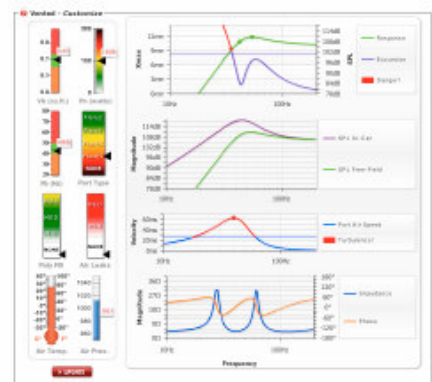

Rockford Corporation
(NASDAQ: ROFO)
www.rockfordcorp.com

Brand Website:
www.rockfordfosgate.com

Industry:
Consumer goods
Electronic equipment

Annual Revenue:
75.36 mil. USD (2008)

Employees:
110

“The configuration options within AnyChart allowed us to customize the look and feel exactly to our requirements”
– Eric Russell, WebWizard, Rockford Corp.

“AnyChart’s powerful logarithmic charting allowed us to display complex acoustical data in an easy to understand interface.”
– Erik Gundersen, Director Advanced Products, Rockford Corp.

Challenge:

- Replicate information found only in owners' manual PDF's into an **easy-to-use web-based interface**.
- Replace static JPG screenshots with **dynamic flash charts and gauges** that can be updated real-time.
- Update HTML drop-down menus with **configurable sliders**.
- Migrate to **similar code-base** for both charts and gauges.

Solution:

- Implemented **Logarithmic charts, Horizontal, Vertical and Thermometer gauges** using AnyChart XML configuration.
- **AJAX-based interaction** allows customers on-the-fly configuration to replot theoretical and real in-car acoustical data.
- **Logarithmic base-10 x-axis** allows proper display of a large range of acoustical data without loss of information.