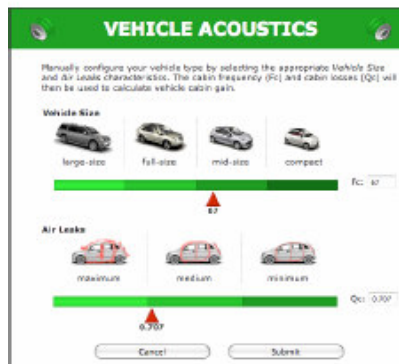

AnyChart™

Data Visualization Solutions

Rockford Corp. Chooses AnyChart Solution for Industry's First Online Woofer Modeling Application

Rockford Fosgate's **RFTECH:Woofer BoxAdvisor** is an online woofer enclosure recommendation and modeling application. Two modes are available: *Consumer Mode* with basic information and *Dealer Mode* for advanced charting.

Rockford Corporation
(NASDAQ: ROFO)
www.rockfordcorp.com

Brand Website:
www.rockfordfosgate.com

Industry:
Consumer goods
Electronic equipment

Annual Revenue:
75.36 mil. USD (2008)

Employees:
110

“The configuration options within AnyChart allowed us to customize the look and feel exactly to our requirements”
– Eric Russell, WebWizard, Rockford Corp.

“AnyChart’s powerful logarithmic charting allowed us to display complex acoustical data in an easy to understand interface.”
– Erik Gundersen, Director Advanced Products, Rockford Corp.

Challenge:

- Replicate information found only in owners' manual PDF's into an **easy-to-use web-based interface**.
- Replace static JPG screenshots with **dynamic flash charts and gauges** that can be updated real-time.
- Update HTML drop-down menus with **configurable sliders**.
- Migrate to **similar code-base** for both charts and gauges.

Solution:

- Implemented **Logarithmic charts, Horizontal, Vertical and Thermometer gauges** using AnyChart XML configuration.
- **AJAX-based interaction** allows customers on-the-fly configuration to replot theoretical and real in-car acoustical data.
- **Logarithmic base-10 x-axis** allows proper display of a large range of acoustical data without loss of information.