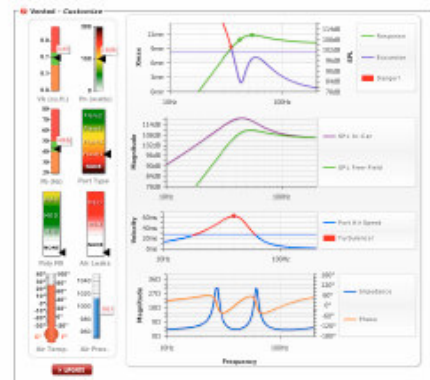

Rockford Corporation
(NASDAQ: ROFO)
www.rockfordcorp.com

Brand Website:
www.rockfordfosgate.com

Industry:
Consumer goods
Electronic equipment

Annual Revenue:
75.36 mil. USD (2008)

Employees:
110

“The configuration options within AnyChart allowed us to customize the look and feel exactly to our requirements”
— Eric Russell, WebWizard, Rockford Corp.

“AnyChart’s powerful logarithmic charting allowed us to display complex acoustical data in an easy to understand interface.”
— Erik Gundersen, Director Advanced Products, Rockford Corp.

Challenge:

- Replicate information found only in owners' manual PDF's into an **easy-to-use web-based interface**.
- Replace static JPG screenshots with **dynamic flash charts and gauges** that can be updated real-time.
- Update HTML drop-down menus with **configurable sliders**.
- Migrate to **similar code-base** for both charts and gauges.

Solution:

- Implemented **Logarithmic charts, Horizontal, Vertical and Thermometer gauges** using AnyChart XML configuration.
- **AJAX-based interaction** allows customers on-the-fly configuration to replot theoretical and real in-car acoustical data.
- **Logarithmic base-10 x-axis** allows proper display of a large range of acoustical data without loss of information.