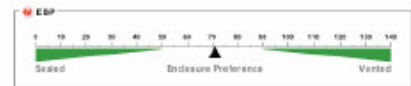

Phone (USA): +1 (888) 845-1211
Phone (Europe): +44 20 7193 9444

E-mail: sales@anychart.com
Web: www.anychart.com