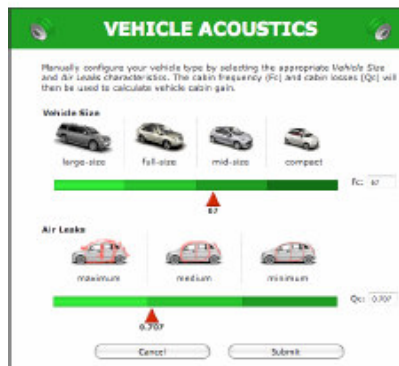

AnyChart™

Data Visualization Solutions

Rockford Corp. Chooses AnyChart Solution for Industry's First Online Woofer Modeling Application

Rockford Fosgate's **RFTECH:Woofer BoxAdvisor** is an online woofer enclosure recommendation and modeling application. Two modes are available: *Consumer Mode* with basic information and *Dealer Mode* for advanced charting.

Rockford Corporation
(NASDAQ: ROFO)
www.rockfordcorp.com

Brand Website:
www.rockfordfosgate.com

Industry:
Consumer goods
Electronic equipment

Annual Revenue:
75.36 mil. USD (2008)

Employees:
110

“The configuration options within AnyChart allowed us to customize the look and feel exactly to our requirements”
— Eric Russell, WebWizard, Rockford Corp.

“AnyChart’s powerful logarithmic charting allowed us to display complex acoustical data in an easy to understand interface.”
— Erik Gundersen, Director Advanced Products, Rockford Corp.

Challenge:

- Replicate information found only in owners' manual PDF's into an **easy-to-use web-based interface**.
- Replace static JPG screenshots with **dynamic flash charts and gauges** that can be updated real-time.
- Update HTML drop-down menus with **configurable sliders**.
- Migrate to **similar code-base** for both charts and gauges.

Solution:

- Implemented **Logarithmic charts, Horizontal, Vertical and Thermometer gauges** using AnyChart XML configuration.
- **AJAX-based interaction** allows customers on-the-fly configuration to replot theoretical and real in-car acoustical data.
- **Logarithmic base-10 x-axis** allows proper display of a large range of acoustical data without loss of information.