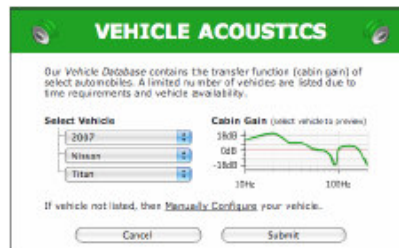

Phone (USA): +1 (888) 845-1211
Phone (Europe): +44 20 7193 9444

E-mail: sales@anychart.com
Web: www.anychart.com